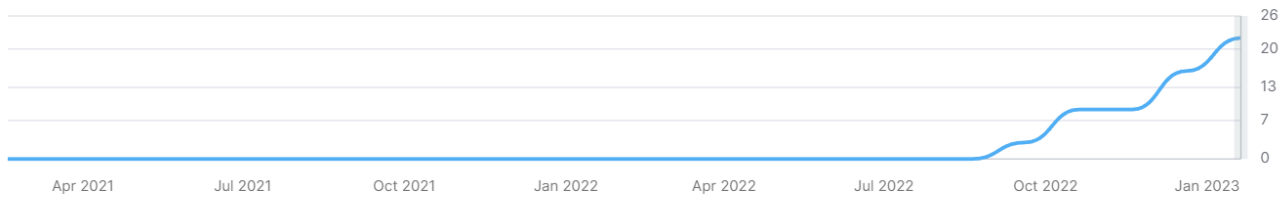

- Number of organic keywords and traffic systematically grow (see below). The number of organic keywords grew by nearly 25% in the last month. Link building takes effect.

February

Organic Traffic 22/month

☒ Organic Traffic ☐ Paid Traffic | ☐ Notes ▾