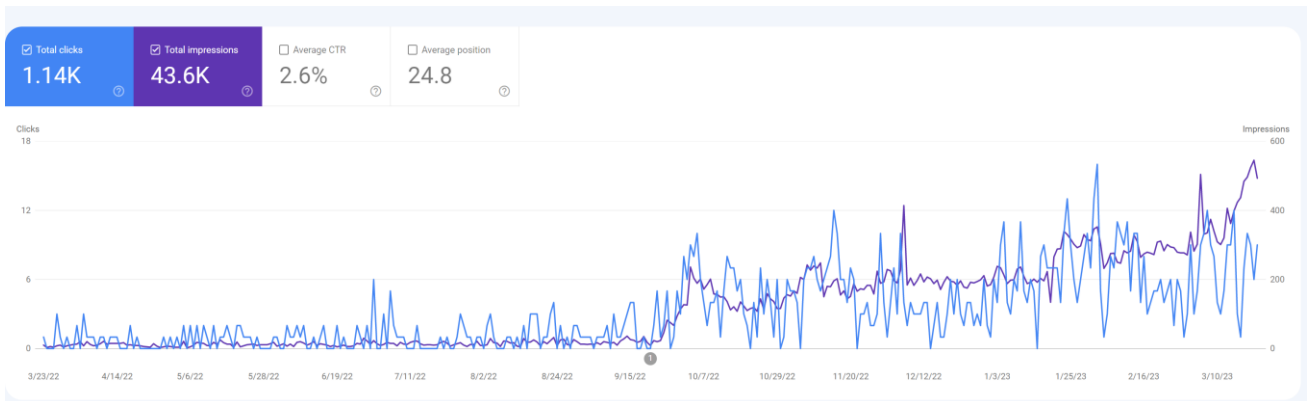

Assessment

SEO

- CLS – layout shift is affected by POP UP we started a week ago.

Performance Report for: <https://zingtruehealthclinic.com/>

Report generated: Fri, Mar 24, 2023 12:47 PM -0700
Test Server Location: 🇨🇦 Vancouver, Canada
Using: 🌐 Chrome (Desktop) 103.0.5060.134, Lighthouse 9.6.4

- DA (14) and DR (15) indicators are the same as last month
- The number of impressions and traffic keeps growing systematically

- Authority AS metric grow by 3 points compared to the last month where were 8