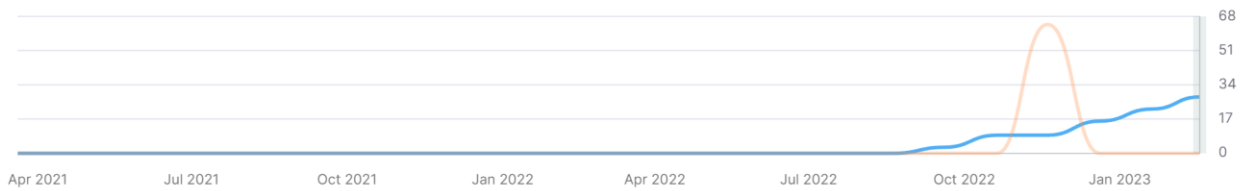

- DA (14) and DR (15) indicators are the same as last month
- The number of impressions and traffic keeps growing systematically

- Authority AS metric grow by 3 points compared to the last month where were 8

- Number of organic keywords and traffic systematically grow (see below). The number of organic keywords grew by nearly 25% in the last month. Link building takes effect.

February

Organic Traffic 22/month

Organic Traffic Paid Traffic | Notes ▾

Organic Keywords 63

Top 3 4-10 11-20 21-50 51-100

March

Organic Traffic 28/month

Organic Traffic Paid Traffic | Notes ▾

Organic Keywords 75

Top 3 4-10 11-20 21-50 51-100

- The most popular pages people visit

Pages and screens: Page title and screen class 

Add filter 

Views by Page title and screen class over time

Views by Page title and screen class

Q Search...

Rows per page: 10 Go to: 1 < 1-10 of 38 >