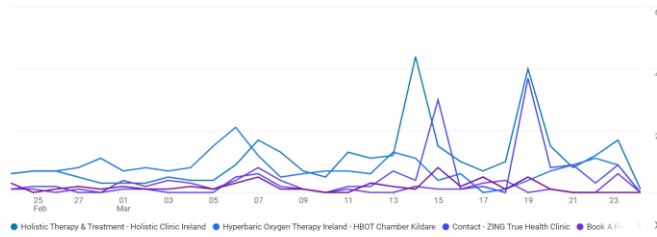

- DA (14) and DR (15) indicators are the same as last month
- The number of impressions and traffic keeps growing systematically

- Authority AS metric grow by 3 points compared to the last month where were 8

Organic Traffic Paid Traffic | Notes ▾

Organic Keywords 63

Top 3 4-10 11-20 21-50 51-100

March

Organic Traffic 28/month

Organic Traffic Paid Traffic | Notes ▾

Organic Keywords 75

Top 3 4-10 11-20 21-50 51-100

- The most popular pages people visit

Pages and screens: Page title and screen class 

Add filter 

Views by Page title and screen class over time

Views by Page title and screen class

Q Search...

Rows per page: 10 Go to: 1 < 1-10 of 38 >