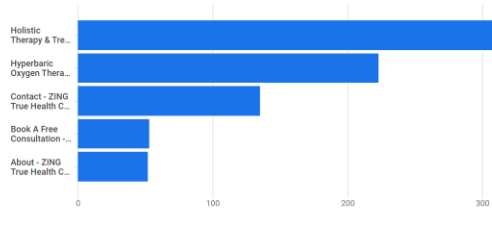

- DA (14) and DR (15) indicators are the same as last month
- The number of impressions and traffic keeps growing systematically

- Authority AS metric grow by 3 points compared to the last month where were 8

- The most popular pages people visit

Pages and screens: Page title and screen class 

Add filter 

Views by Page title and screen class over time

Views by Page title and screen class

Q Search...

Rows per page: 10 Go to: 1 < 1-10 of 38 >

| Page title and screen class | Views | Users | Views per user | Average engagement time | Event count | Conversions | Total revenue |
|--|------------------------|----------------------|----------------|-------------------------|------------------------|-------------|---------------|
| | 1,119 100% of total | 404 100% of total | 2.77 Avg 0% | 1m 23s Avg 0% | 3,223 100% of total | 0.00 | €0.00 |
| 1 Holistic Therapy & Treatment - Holistic Clinic Ireland | 313 | 190 | 1.65 | 0m 24s | 998 | 0.00 | €0.00 |
| 2 Hyperbaric Oxygen Therapy Ireland - HBOT Chamber Kildare | 223 | 159 | 1.40 | 1m 03s | 665 | 0.00 | €0.00 |
| 3 Contact - ZING True Health Clinic | 135 | 53 | 2.55 | 0m 43s | 314 | 0.00 | €0.00 |
| 4 Book A Free Consultation - ZING True Health Clinic | 53 | 31 | 1.71 | 0m 18s | 122 | 0.00 | €0.00 |
| 5 About - ZING True Health Clinic | 52 | 36 | 1.44 | 0m 40s | 144 | 0.00 | €0.00 |
| 6 Tuina Massage Ireland - Tui Na Massage Clinic in Kildare | 39 | 31 | 1.26 | 0m 46s | 105 | 0.00 | €0.00 |
| 7 Breathwork Ireland - Breathwork Training and Coaching | 29 | 20 | 1.45 | 0m 45s | 76 | 0.00 | €0.00 |
| 8 Autonomic Response Testing - ZING True Health Clinic | 23 | 21 | 1.10 | 0m 57s | 90 | 0.00 | €0.00 |
| 9 Nutritionist Kildare - Nutrition Therapy Practitioner | 22 | 16 | 1.38 | 1m 10s | 60 | 0.00 | €0.00 |
| 10 Events - ZING True Health Clinic | 21 | 15 | 1.40 | 0m 27s | 67 | 0.00 | €0.00 |