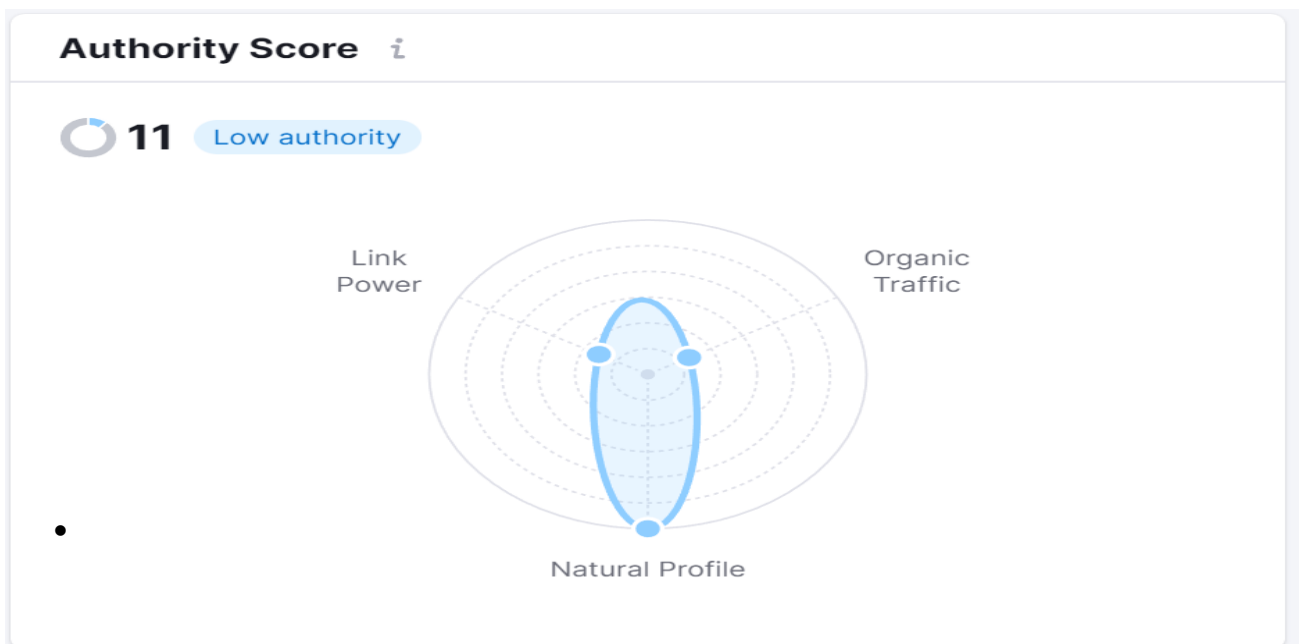

Assessment

SEO

- CLS – layout shift is affected by POP UP we started a week ago.

Performance Report for: <https://zingtruehealthclinic.com/>

Report generated: Fri, Mar 24, 2023 12:47 PM -0700
Test Server Location: 🇨🇦 Vancouver, Canada
Using: 🌐 Chrome (Desktop) 103.0.5060.134, Lighthouse 9.6.4

- DA (14) and DR (15) indicators are the same as last month
- The number of impressions and traffic keeps growing systematically

- Authority AS metric grow by 3 points compared to the last month where were 8