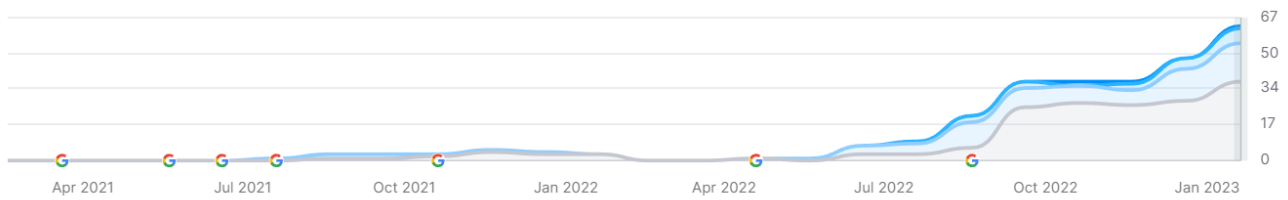

Organic Keywords 63

☒ Top 3 ☒ 4-10 ☒ 11-20 ☒ 21-50 ☐ 51-100