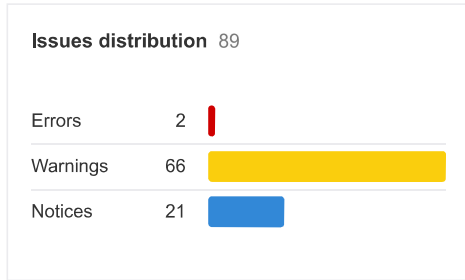

Overview [? How to use](#)

Top Issues [?](#)

[Export all issues](#)

Issue	Crawled	Change	Added	New	Removed	Missing
⚠ Orphan page (has no incoming internal links)	1	0	0	0	0	?
⚠ Non-canonical page in sitemap	1	0	0	0	0	?
ℹ Missing all text	<u>20</u>	1 ▲	0	1	0	?
ℹ Page has links to redirect	<u>17</u>	1 ▲	0	1	0	?
ℹ Meta description too long	<u>11</u>	1 ▼	0	1	2	?
ℹ H1 tag missing or empty	<u>8</u>	1 ▲	0	1	0	?
ℹ Meta description tag missing or empty	<u>4</u>	0	0	0	0	?
ℹ Noindex page	<u>2</u>	0	0	0	0	?
ℹ 3XX redirect	<u>2</u>	0	0	0	0	?
ℹ Meta description tag missing or empty (not indexable)	<u>1</u>	0	0	0	0	?

[View all issues](#)

HTTP status codes by depth level