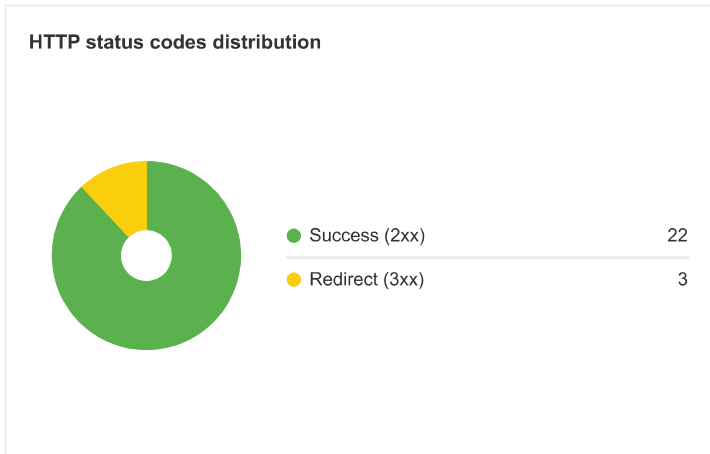

Overview [? How to use](#)

Top Issues [?](#)

[Export all issues](#)

Issue	Crawled	Change	Added	New	Removed	Missing
⚠ Orphan page (has no incoming internal links)	1	0	0	0	0	?
⚠ Non-canonical page in sitemap	1	0	0	0	0	?
ℹ Missing all text	<u>20</u>	1 ▲	0	1	0	?
ℹ Page has links to redirect	<u>17</u>	1 ▲	0	1	0	?
ℹ Meta description too long	<u>11</u>	1 ▼	0	1	2	?
ℹ H1 tag missing or empty	<u>8</u>	1 ▲	0	1	0	?
ℹ Meta description tag missing or empty	<u>4</u>	0	0	0	0	?
ℹ Noindex page	<u>2</u>	0	0	0	0	?
ℹ 3XX redirect	<u>2</u>	0	0	0	0	?
ℹ Meta description tag missing or empty (not indexable)	<u>1</u>	0	0	0	0	?

[View all issues](#)

HTTP status codes by depth level