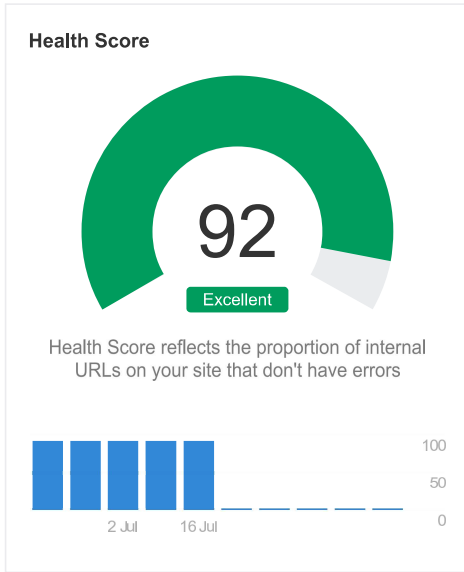

Overview [? How to use](#)

Top Issues [?](#)

[Export all issues](#)

Issue	Crawled	Change	Added	New	Removed	Missing
⚠ Orphan page (has no incoming internal links)	1	0	0	0	0	?
⚠ Non-canonical page in sitemap	1	0	0	0	0	?
ℹ Missing all text	<u>20</u>	1 ▲	0	1	0	?
ℹ Page has links to redirect	<u>17</u>	1 ▲	0	1	0	?
ℹ Meta description too long	<u>11</u>	1 ▼	0	1	2	?
ℹ H1 tag missing or empty	<u>8</u>	1 ▲	0	1	0	?
ℹ Meta description tag missing or empty	<u>4</u>	0	0	0	0	?
ℹ Noindex page	<u>2</u>	0	0	0	0	?
ℹ 3XX redirect	<u>2</u>	0	0	0	0	?
ℹ Meta description tag missing or empty (not indexable)	<u>1</u>	0	0	0	0	?

[View all issues](#)

HTTP status codes by depth level