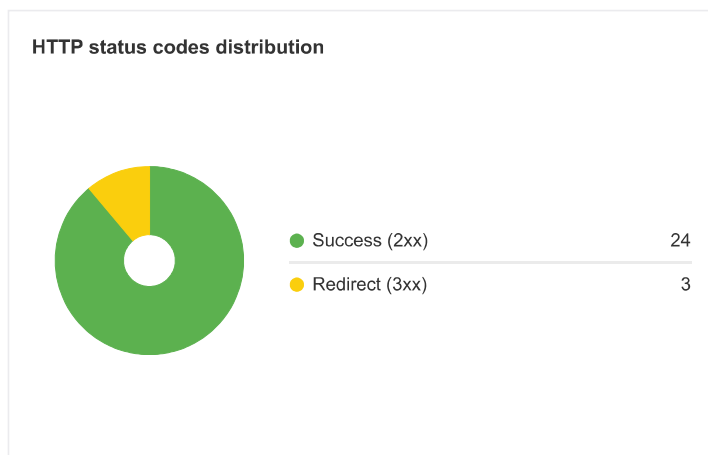

Overview [How to use](#)

Top Issues [?](#)

[Export all issues](#)

Issue	Crawled	Change	Added	New	Removed	Missing
⚠ Orphan page (has no incoming internal links)	3	0	0	0	0	?
⚠ Non-canonical page in sitemap	1	0	0	0	0	?
ℹ Missing alt text	22	0	0	0	0	?
ℹ Page has links to redirect	19	0	0	0	0	?
ℹ Meta description too long	11	0	0	0	0	?
ℹ H1 tag missing or empty	7	0	0	0	0	?
ℹ Meta description tag missing or empty	5	0	0	0	0	?
ℹ Noindex page	2	0	0	0	0	?
ℹ 3XX redirect	2	0	0	0	0	?
ℹ Meta description tag missing or empty (not indexable)	1	0	0	0	0	?

[View all issues](#)

HTTP status codes by depth level