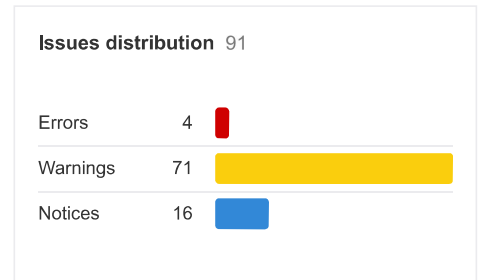

Overview [How to use](#)

Top Issues [?](#)

[Export all issues](#)

Issue	Crawled	Change	Added	New	Removed	Missing
⚠ Orphan page (has no incoming internal links)	3	0	0	0	0	?
⚠ Non-canonical page in sitemap	1	0	0	0	0	?
ℹ Missing alt text	22	0	0	0	0	?
ℹ Page has links to redirect	19	0	0	0	0	?
ℹ Meta description too long	11	0	0	0	0	?
ℹ H1 tag missing or empty	7	0	0	0	0	?
ℹ Meta description tag missing or empty	5	0	0	0	0	?
ℹ Noindex page	2	0	0	0	0	?
ℹ 3XX redirect	2	0	0	0	0	?
ℹ Meta description tag missing or empty (not indexable)	1	0	0	0	0	?

[View all issues](#)

HTTP status codes by depth level