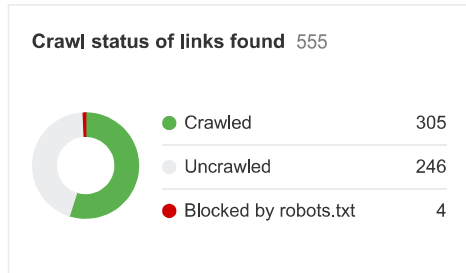

Overview [How to use](#)

Top Issues [?](#)

[Export all issues](#)

Issue	Crawled	Change	Added	New	Removed	Missing
⚠ Orphan page (has no incoming internal links)	3	0	0	0	0	?
⚠ Non-canonical page in sitemap	1	0	0	0	0	?
ℹ Missing alt text	22	0	0	0	0	?
ℹ Page has links to redirect	19	0	0	0	0	?
ℹ Meta description too long	11	0	0	0	0	?
ℹ H1 tag missing or empty	7	0	0	0	0	?
ℹ Meta description tag missing or empty	5	0	0	0	0	?
ℹ Noindex page	2	0	0	0	0	?
ℹ 3XX redirect	2	0	0	0	0	?
ℹ Meta description tag missing or empty (not indexable)	1	0	0	0	0	?