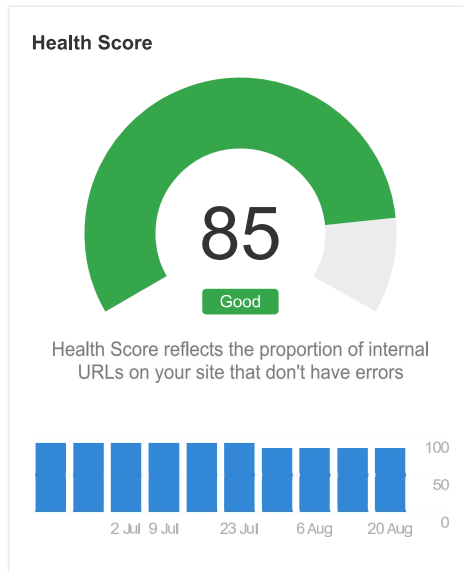

Overview [How to use](#)

Top Issues [?](#)

[Export all issues](#)

Issue	Crawled	Change	Added	New	Removed	Missing
⚠ Orphan page (has no incoming internal links)	3	0	0	0	0	?
⚠ Non-canonical page in sitemap	1	0	0	0	0	?
ℹ Missing alt text	22	0	0	0	0	?
ℹ Page has links to redirect	19	0	0	0	0	?
ℹ Meta description too long	11	0	0	0	0	?
ℹ H1 tag missing or empty	7	0	0	0	0	?
ℹ Meta description tag missing or empty	5	0	0	0	0	?
ℹ Noindex page	2	0	0	0	0	?
ℹ 3XX redirect	2	0	0	0	0	?
ℹ Meta description tag missing or empty (not indexable)	1	0	0	0	0	?

[View all issues](#)

HTTP status codes by depth level