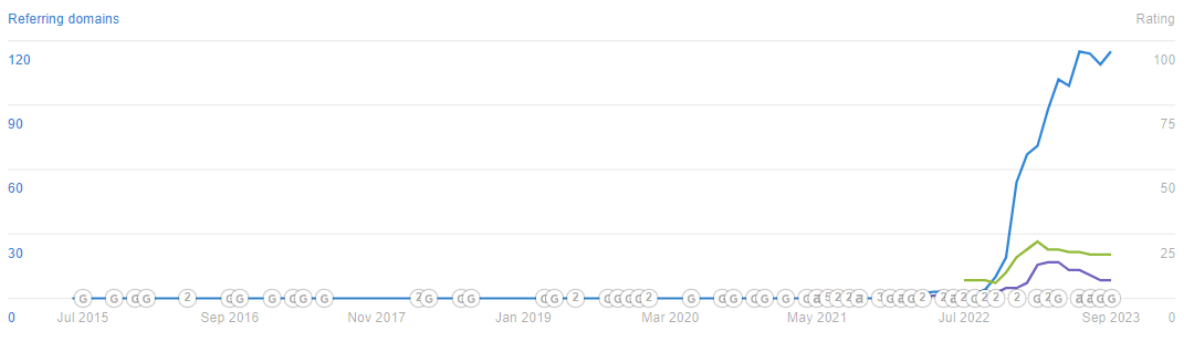

Performance

- Referring domains
- Avg. Domain Rating
- Avg. URL Rating
- Avg. organic traffic
- Avg. organic traffic value
- Organic pages
- Avg. paid traffic
- Avg. paid traffic cost
- Crawled pages

Organic keywords

- 1-3
- 4-10
- 11-20
- 21-50
- 51+

Organic pages 19

Page traffic	Pages	Pages' total traffic
0	10 52.6%	0 0%
1-100	9 47.4%	62 100%
101-1,000	0 0%	0 0%
1,001-5,000	0 0%	0 0%
5,001-10,000	0 0%	0 0%
10,001+	0 0%	0 0%