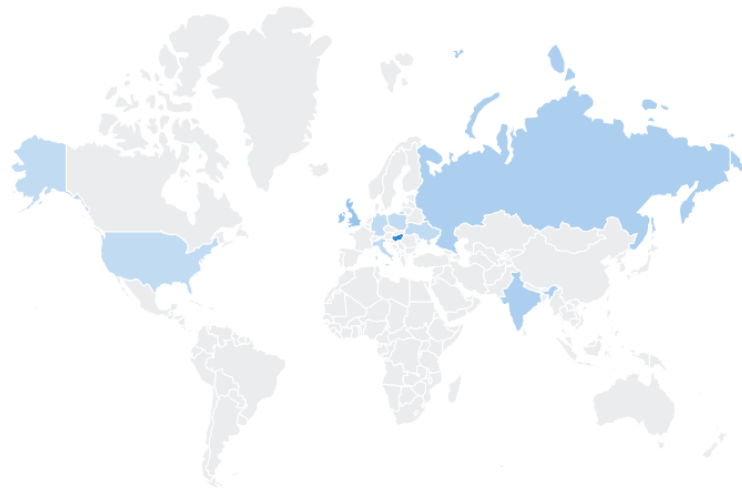

Referring domains

Average Rating

Avg. Domain Rating  Avg. URL Rating

Top-level domains

Only shown on the map

Domain		Referring domains	Links to target
.com	Generic	71 62.8%	145
.hu	Hungary	8 7.1%	34
.org	Generic	5 4.4%	16
.net	Generic	5 4.4%	42
.uk	United Kingdom	3 2.7%	3
.ie	Ireland	3 2.7%	5
.in	India	2 1.8%	22

### Organic keywords

1-3  4-10  11-20  21-50  51+