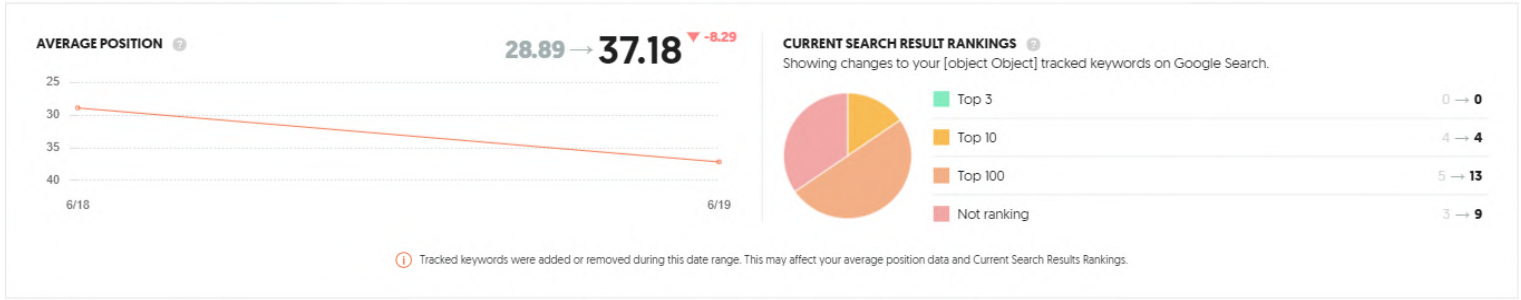

1 ▲
 Keywords moved up

4 ▼
 Keywords moved down

21
 Keywords unchanged

TRACKED KEYWORDS [26/150]

+ ADD KEYWORDS
EXPORT TO CSV
↻ UPDATE METRICS (3/500)
🗑️ DELETE

0 of 26 Selected

⚙️ FILTER

☐	POSITION	KEYWORD	CHANGE	VOL	SD	URL	UPDATED
<input type="checkbox"/>	6	galway acupuncture <small>English / Galway, Galway City, County Galway, Ireland</small>	5 → 6 ▼ -1 See Trend	210	18	https://www.ostaraclinic.com/	3 months ↻
<input type="checkbox"/>	6	cupping galway <small>English / Galway, Galway City, County Galway, Ireland</small>	6 → 6 ▲ 0 See Trend	10	21	https://www.ostaraclinic.com/cupping	3 months ↻
<input type="checkbox"/>	9	acupuncture galway <small>English / Galway, Galway City, County Galway, Ireland</small>	9 → 9 ▲ 0 See Trend	210	18	https://www.ostaraclinic.com/	3 months ↻
<input type="checkbox"/>	10	acupuncture in galway <small>English / Galway, Galway City, County Galway, Ireland</small>	10 → 10 ▲ 0 See Trend	210	13	https://www.ostaraclinic.com/	3 months ↻
<input type="checkbox"/>	16	fang massage dublin <small>English / Galway, Galway City, County Galway, Ireland</small>	16 → 16 ▲ 0	-	-	https://www.ostaraclinic.com/about	3 months ↻
<input type="checkbox"/>	20	herbal medicine galway <small>English / Galway, Galway City, County Galway, Ireland</small>	20 → 20 ▲ 0 See Trend	0	12	https://www.ostaraclinic.com/	3 months ↻
<input type="checkbox"/>	20	barden <small>English / Galway, Galway City, County Galway, Ireland</small>	20 → 20 ▲ 0	-	-	https://www.ostaraclinic.com/about	3 months ↻
<input type="checkbox"/>	20	hebal medicine galway <small>English / Galway, Galway City, County Galway, Ireland</small>	19 → 20 ▼ -1 See Trend	0	12	https://www.ostaraclinic.com/	3 months ↻
<input type="checkbox"/>	36	ayurveda galway <small>English / Galway, Galway City, County Galway, Ireland</small>	36 → 36 ▲ 0	-	-	https://www.ostaraclinic.com/about	3 months ↻
<input type="checkbox"/>	45	chinese galway <small>English / Galway, Galway City, County Galway, Ireland</small>	45 → 45 ▲ 0	-	-	https://www.ostaraclinic.com/	3 months ↻
<input type="checkbox"/>	48	herbalists galway <small>English / Galway, Galway City, County Galway, Ireland</small>	49 → 48 ▲ +1 See Trend	0	17	https://www.ostaraclinic.com/	3 months ↻
<input type="checkbox"/>	49	galway chinese <small>English / Galway, Galway City, County Galway, Ireland</small>	49 → 49 ▲ 0	-	-	https://www.ostaraclinic.com/	3 months ↻
<input type="checkbox"/>	51	galway medicine <small>English / Galway, Galway City, County Galway, Ireland</small>	51 → 51 ▲ 0	-	-	https://www.ostaraclinic.com/	3 months ↻
<input type="checkbox"/>	58	vhi clinic galway <small>English / Galway, Galway City, County Galway, Ireland</small>	58 → 58 ▲ 0	-	-	https://www.ostaraclinic.com/	3 months ↻
<input type="checkbox"/>	75	oranmore acupuncture <small>English / Galway, Galway City, County Galway, Ireland</small>	73 → 75 ▼ -2 See Trend	70	18	https://www.ostaraclinic.com/	3 months ↻
<input type="checkbox"/>	76	acupuncture oranmore <small>English / Galway, Galway City, County Galway, Ireland</small>	69 → 76 ▼ -7 See Trend	70	18	https://www.ostaraclinic.com/	3 months ↻
<input type="checkbox"/>	87	cupping <small>English / Galway, Galway City, County Galway, Ireland</small>	87 → 87 ▲ 0 See Trend	10	47	https://www.ostaraclinic.com/cupping	3 months ↻
<input type="checkbox"/>	Not ranked	vhi galway clinic <small>English / Galway, Galway City, County Galway, Ireland</small>	-	-	-	-	3 months ↻
<input type="checkbox"/>	Not ranked	tuam acupuncture <small>English / Galway, Galway City, County Galway, Ireland</small>	-	-	-	-	3 months ↻
<input type="checkbox"/>	Not ranked	galway clinic a and e <small>English / Galway, Galway City, County Galway, Ireland</small>	-	-	-	-	3 months ↻
<input type="checkbox"/>	Not ranked	osteria galway <small>English / Galway, Galway City, County Galway, Ireland</small>	-	-	-	-	3 months ↻
<input type="checkbox"/>	Not ranked	cupping therapy <small>English / Galway, Galway City, County Galway, Ireland</small>	-	20	23	-	3 months ↻
<input type="checkbox"/>	Not ranked	vhi galway <small>English / Galway, Galway City, County Galway, Ireland</small>	-	-	-	-	3 months ↻
<input type="checkbox"/>	Not ranked	hibernian health check <small>English / Galway, Galway City, County Galway, Ireland</small>	-	-	-	-	3 months ↻
<input type="checkbox"/>	Not ranked	ostara 2022 <small>English / Galway, Galway City, County Galway, Ireland</small>	-	-	-	-	3 months ↻
<input type="checkbox"/>	Not ranked	herbal medicine <small>English / Galway, Galway City, County Galway, Ireland</small>	-	0	17	-	3 months ↻