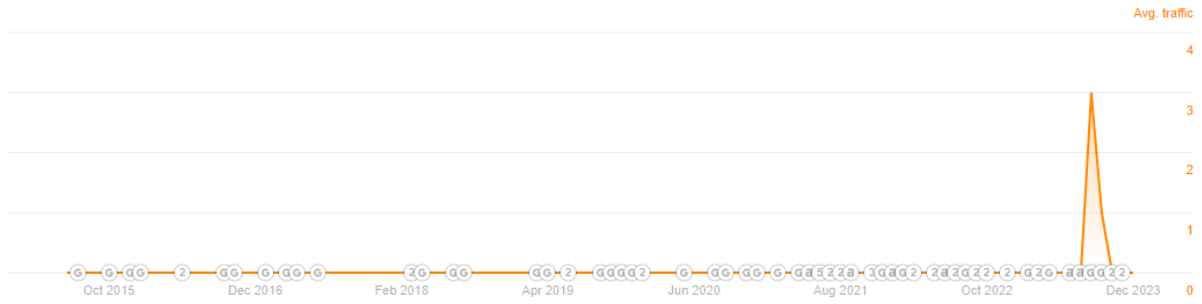

< >

**Top anchors**

| Anchor text                        | Referring domains | Links to target |
|------------------------------------|-------------------|-----------------|
| traditional Chinese medicine (TCM) | 1 33.3%           | 1               |
| www.salustinozwong.com             | 1 33.3%           | 1               |
| Chen Taiji Hong Method             | 1 33.3%           | 71              |

[View all](#)

Metrics Competitors Locations Years

1M 6M 1Y 2Y 5Y All Monthly

**Organic traffic**

Avg. traffic  Avg. traffic value

**Organic keywords**

1-3  4-10  11-20  21-50  51+

Organic pages