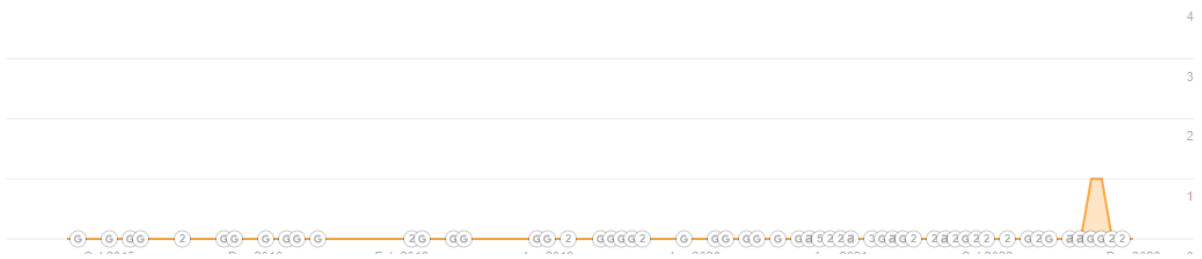

< >

**Top anchors**

| Anchor text                        | Referring domains | Links to target |
|------------------------------------|-------------------|-----------------|
| traditional Chinese medicine (TCM) | 1 33.3%           | 1               |
| www.salustinozwong.com             | 1 33.3%           | 1               |
| Chen Taiji Hong Method             | 1 33.3%           | 71              |

[View all](#)

Metrics Competitors Locations Years

1M 6M 1Y 2Y 5Y All Monthly

**Organic traffic**

Avg. traffic  Avg. traffic value

**Organic keywords**

1-3  4-10  11-20  21-50  51+

Organic pages