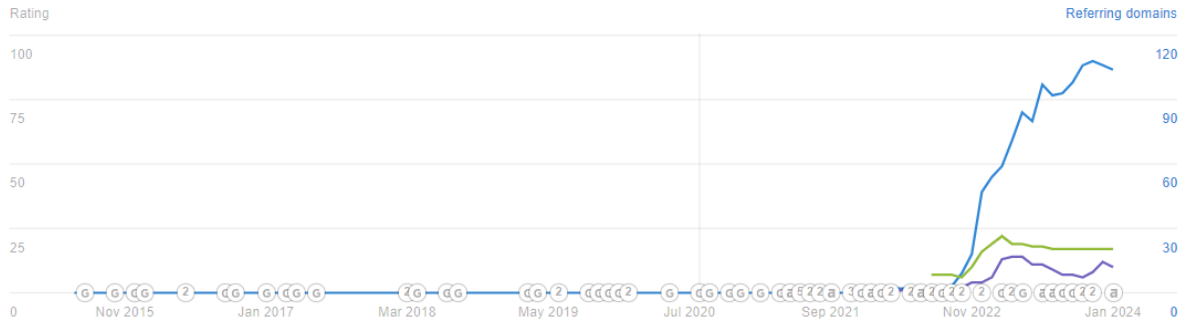

Performance

- Referring domains
- Avg. Domain Rating
- Avg. URL Rating
- Avg. organic traffic
- Avg. organic traffic value
- Organic pages
- Avg. paid traffic
- Avg. paid traffic cost
- Crawled pages

Organic keywords

Organic pages 25

Page traffic	Pages	Pages' total traffic
0	17 68.0%	0 0%
1-100	8 32.0%	58 100%
101-1,000	0 0%	0 0%
1,001-5,000	0 0%	0 0%
5,001-10,000	0 0%	0 0%
10,001+	0 0%	0 0%