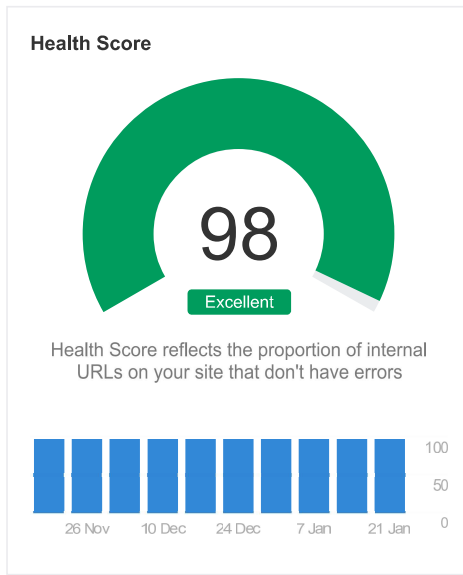

21 Jan 2024 Zingtruehealthclinic (zingtruehealthclinic.com/)

**Overview** [How to use](#)

**What's new** **Top issues**

[Export all issues](#)

Issue	Crawled	Change	Added	New	Removed	Missing
<a href="#">Pages dropped from Top 10</a> <span>New</span>	1	1 ▲	—	—	—	?
<a href="#">SERP title changed</a> <span>New</span>	1	1 ▲	—	—	—	?
<a href="#">Organic traffic dropped</a>	4	3 ▲	—	—	—	?
<a href="#">Page and SERP titles do not match</a>	8	1 ▲	1	0	0	?