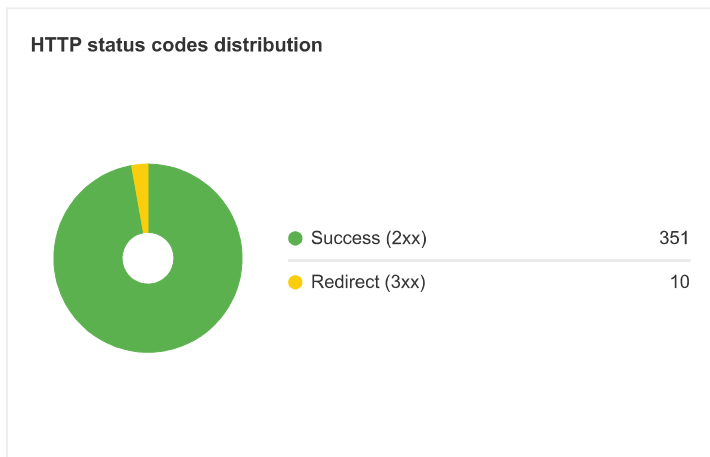

What's new **Top issues**

[Export all issues](#)

Issue	Crawled	Change	Added	New	Removed	Missing
Pages dropped from Top 10 New	1	1 ▲	—	—	—	?
SERP title changed New	1	1 ▲	—	—	—	?
Organic traffic dropped	4	3 ▲	—	—	—	?
Page and SERP titles do not match	8	1 ▲	1	0	0	?

[View all issues](#)