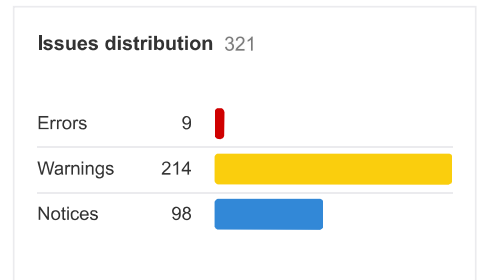

21 Jan 2024 Zingtruehealthclinic (zingtruehealthclinic.com/)

**Overview** [How to use](#)

**What's new** **Top issues**

[Export all issues](#)

Issue	Crawled	Change	Added	New	Removed	Missing
<a href="#">Pages dropped from Top 10</a> <span>New</span>	1	1 ▲	—	—	—	?
<a href="#">SERP title changed</a> <span>New</span>	1	1 ▲	—	—	—	?
<a href="#">Organic traffic dropped</a>	4	3 ▲	—	—	—	?
<a href="#">Page and SERP titles do not match</a>	8	1 ▲	1	0	0	?