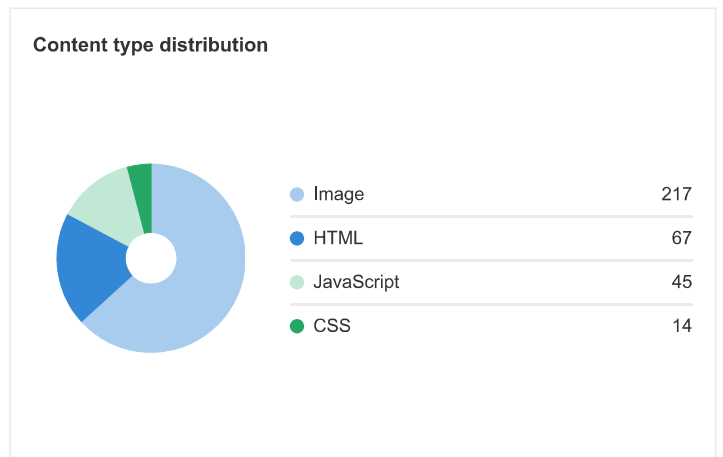

What's new **Top issues**

[Export all issues](#)

Issue	Crawled	Change	Added	New	Removed	Missing
Pages dropped from Top 10 New	1	1 ▲	—	—	—	?
SERP title changed New	1	1 ▲	—	—	—	?
Organic traffic dropped	4	3 ▲	—	—	—	?
Page and SERP titles do not match	8	1 ▲	1	0	0	?

[View all issues](#)