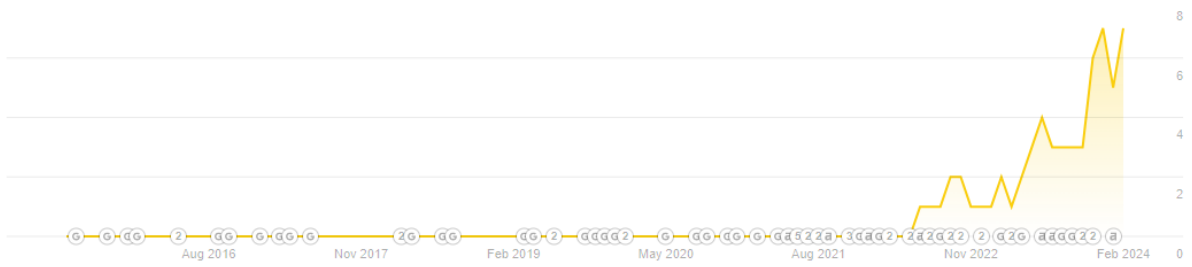

Domain	DR	Dofollow ref. domains	Dofollow linked domains	Traffic	Keywords	Links to target	Dofollow links
click4r.com	73	30,999	101,812	191	45	4	4
writeupcafe.com	70	19,819	524	4,400	6,251	1	0
brandfetch.com	61	1,433	905,329	289,768	406,490	1	1
enkling.com	49	2,275	3,210	119	288	3	3
oduku.com	41	1,793	9,251	0	0	1	1
tycraft.net	26	2,841	233	0	0	2	0
acuterapia.com.br	21	12	14	1	5	2	2
vengle.ie	16	681	36	1	20	2	2
iamc.fr	9	34	21	5	19	142	142
zingtruehealthclinic.com	6	96	14	125	120	2	2
allwriteups.com	0.3	49	162	0	0	1	1
lettuce-heptagon-cczz.squarespace.com	0	0	0	0	0	1	1
salustinozwong.squarespace.com	0	0	0	0	0	10	10