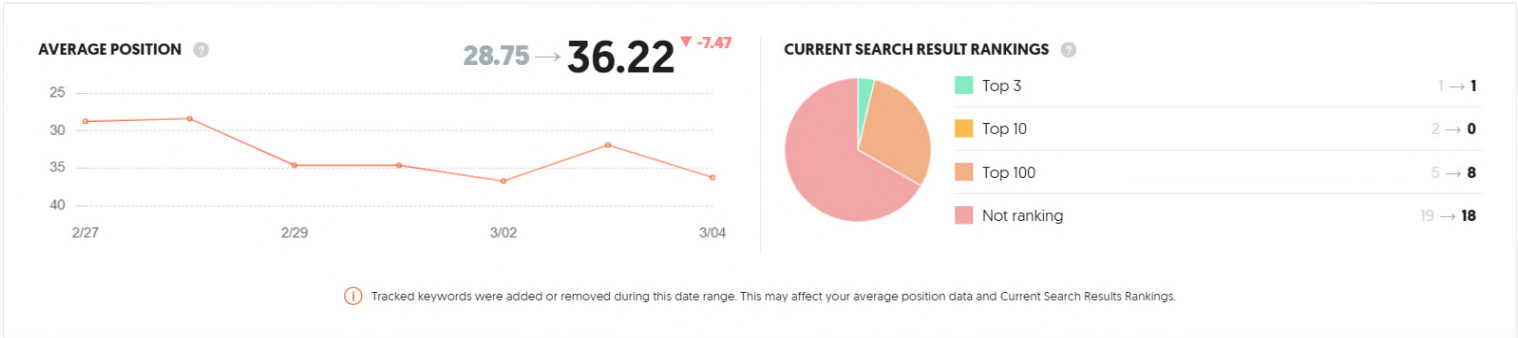

2 ▲
 Keywords moved up

5 ▼
 Keywords moved down

20
 Keywords unchanged

TRACKED KEYWORDS [27/300]

+ ADD KEYWORDS

EXPORT TO CSV ▼

↻ UPDATE METRICS [0/700] ▼

🗑️ DELETE