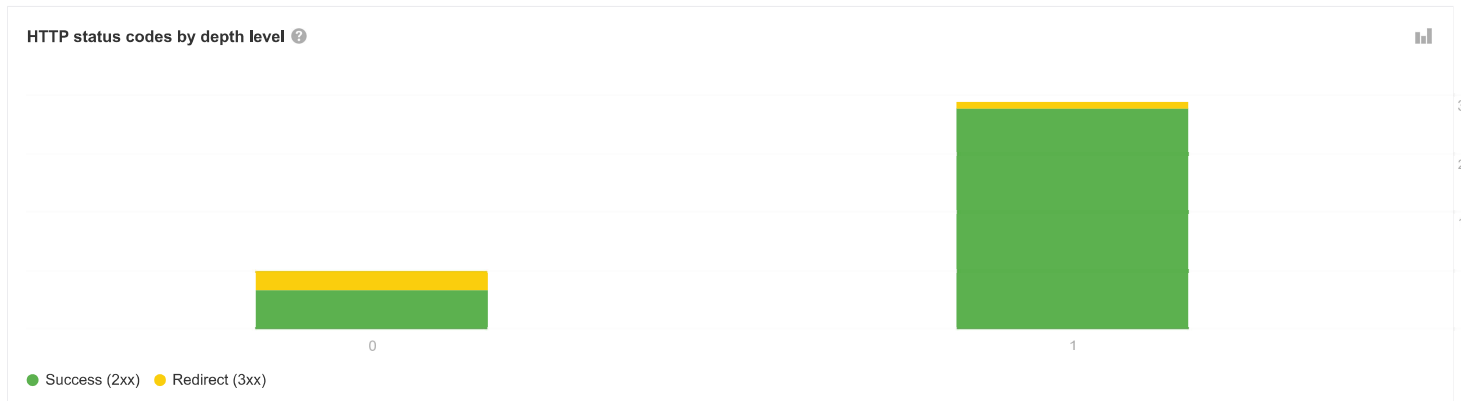

Top Issues

[Export all issues](#)

Issue	Crawled	Change	Added	New	Removed	Missing
! Open Graph tags incomplete	6			0		?
! 3XX redirect	4			0		?
! CSS file size too large	3			0		?
! Meta description tag missing or empty	3			0		?
! H1 tag missing or empty	2			0		?
! Meta description too long	2			0		?
! Title too long	1			0		?
! Missing alt text	1			0		?
! Page has links to redirect	1			0		?
! Page and SERP titles do not match	3			0		?

[View all issues](#)