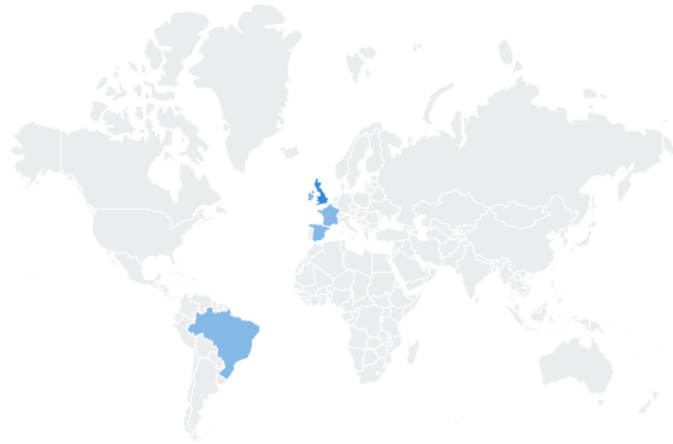

SEO Assessment

Top-level domains

All Generic Country-code Sponsored

Domain		Referring domains	Links to target
.com	Generic	31 60.8%	53
.xyz	Generic	12 23.5%	20
.uk	United Kingdom	2 3.9%	4
.org	Generic	1 2.0%	2
.fr	France	1 2.0%	142
.website	Generic	1 2.0%	1
.es	Spain	1 2.0%	1
.ie	Ireland	1 2.0%	2
.br	Brazil	1 2.0%	2

Top anchors

Anchor text	Referring domains	Links to target
Acupuntura em Lisboa	8 14.3%	10
acupuntura	5 8.9%	7
Medicina Chinesa Tradicional em Lisboa	5 8.9%	5
acupunturista	5 8.9%	10
acupunturistas	5 8.9%	8
terapia holística em Lisboa	5 8.9%	13
Medicina Alternativa	4 7.1%	8
Clínica de Terapia Holística	4 7.1%	4
Traditional Chinese Medicine	3 5.4%	3
Medicina Chinesa em Lisboa	2 3.6%	4

View all