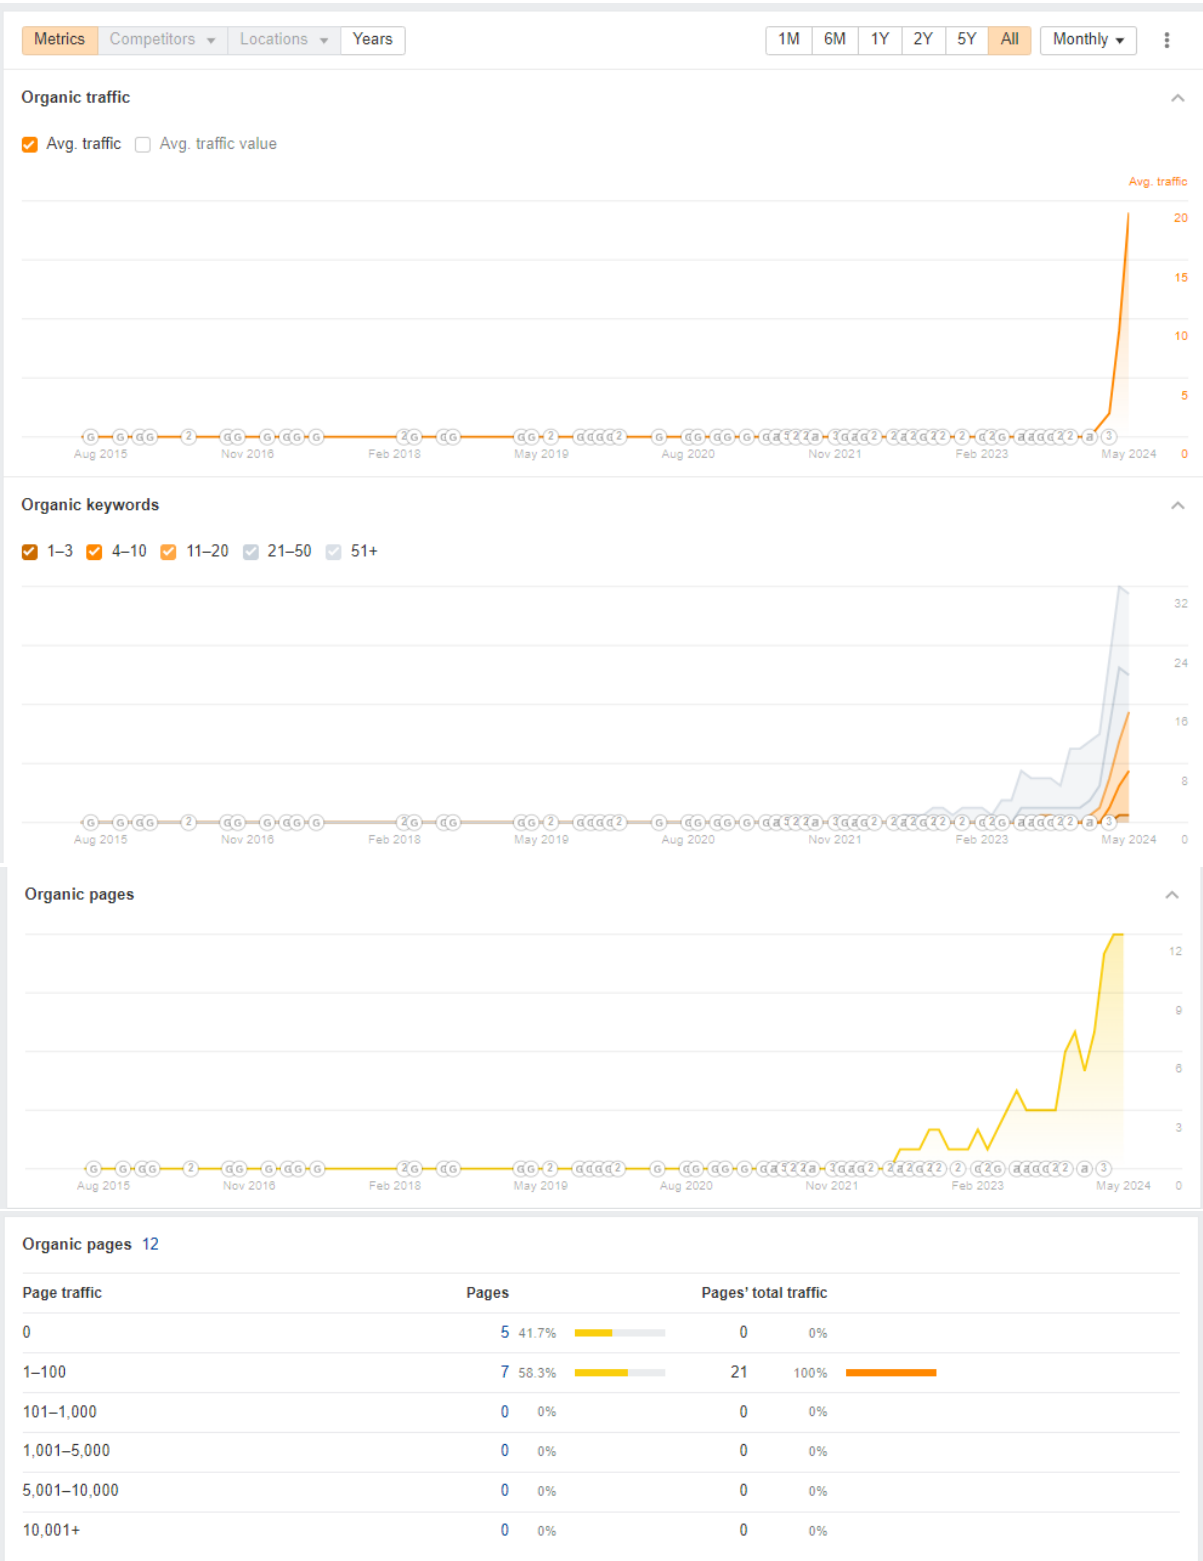

SEO Assessment

SEO Assessment

Domain	Keyword overlap	Common keywords	Share	Competitor's keywords
linguee.com ▼		18	0.0%	619,789
spclinic.pt ▼		8	2.3%	329
ulisboa.pt ▼		7	0.0%	17,899
clinimeso.com ▼		7	20.5%	16
zaask.pt ▼		7	0.4%	1,731

Top organic keywords US By traffic By traffic change New and lost

Keyword	Volume	Traffic	Position
acupunturista lisboa	30	4	3
cursos jing fang	30	3	4
acupuntura lisboa	80	3	9
tai ji lisboa	30	2	5
jing fang lisboa	30	1	8

Top organic pages By traffic By traffic change New and lost

URL	Traffic	Value	Keywords
https://salustinozwong.com/acupuntura-lisboa/ ▼	8	$0.03	9
https://salustinozwong.com/study-jing-fang/ ▼	6	0	5
https://salustinozwong.com/ ▼	2	0	7
https://salustinozwong.com/taiji/ ▼	2	0	1
https://salustinozwong.com/massagem-tuina-lisboa/ ▼	1	$0.14	4