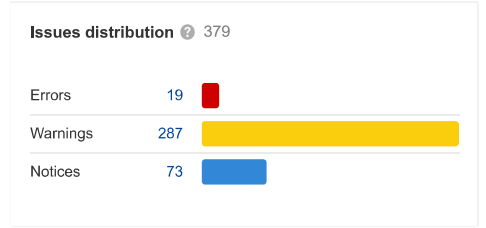

1 Apr 2024 Freyasherlock (freyasherlock.com/)

Overview [How to use](#)

Top Issues

[Export all issues](#)

Issue	Crawled	Change	Added	New	Removed	Missing	
<span>⚠</span> 3XX redirect in sitemap	7	0	0	0	0	0	<a href="#">?</a> <a href="#">⋮</a>
<span>⚠</span> Page has links to broken page	4	0	0	0	0	0	<a href="#">?</a> <a href="#">⋮</a>
<span>⚠</span> Noindex page in sitemap	2	0	0	0	0	0	<a href="#">?</a> <a href="#">⋮</a>
<span>⚠</span> Double slash in URL	1	0	0	0	0	0	<a href="#">?</a> <a href="#">⋮</a>
<span>⚠</span> Image broken	1	0	0	0	0	0	<a href="#">?</a> <a href="#">⋮</a>
<span>⚠</span> Page has broken image	1	0	0	0	0	0	<a href="#">?</a> <a href="#">⋮</a>
<span>⚠</span> 404 page	1	0	0	0	0	0	<a href="#">?</a> <a href="#">⋮</a>
<span>⚠</span> 4XX page	1	0	0	0	0	0	<a href="#">?</a> <a href="#">⋮</a>
<span>⚠</span> Orphan page (has no incoming internal links)	1	0	0	0	0	0	<a href="#">?</a> <a href="#">⋮</a>
<span>⚠</span> 3XX redirect	58	0	0	0	0	0	<a href="#">?</a> <a href="#">⋮</a>