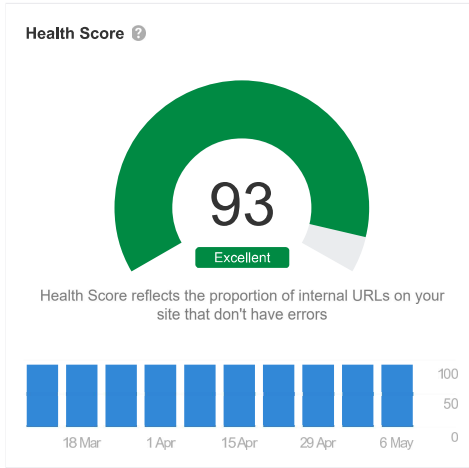

1 Apr 2024 Freyasherlock (freyasherlock.com/)

Overview [How to use](#)

Top Issues

[Export all issues](#)

Issue	Crawled	Change	Added	New	Removed	Missing	
<span>⚠</span> 3XX redirect in sitemap	7	0	0	0	0	0	<a href="#">?</a> <a href="#">⋮</a>
<span>⚠</span> Page has links to broken page	4	0	0	0	0	0	<a href="#">?</a> <a href="#">⋮</a>
<span>⚠</span> Noindex page in sitemap	2	0	0	0	0	0	<a href="#">?</a> <a href="#">⋮</a>
<span>⚠</span> Double slash in URL	1	0	0	0	0	0	<a href="#">?</a> <a href="#">⋮</a>
<span>⚠</span> Image broken	1	0	0	0	0	0	<a href="#">?</a> <a href="#">⋮</a>
<span>⚠</span> Page has broken image	1	0	0	0	0	0	<a href="#">?</a> <a href="#">⋮</a>
<span>⚠</span> 404 page	1	0	0	0	0	0	<a href="#">?</a> <a href="#">⋮</a>
<span>⚠</span> 4XX page	1	0	0	0	0	0	<a href="#">?</a> <a href="#">⋮</a>
<span>⚠</span> Orphan page (has no incoming internal links)	1	0	0	0	0	0	<a href="#">?</a> <a href="#">⋮</a>
<span>⚠</span> 3XX redirect	58	0	0	0	0	0	<a href="#">?</a> <a href="#">⋮</a>