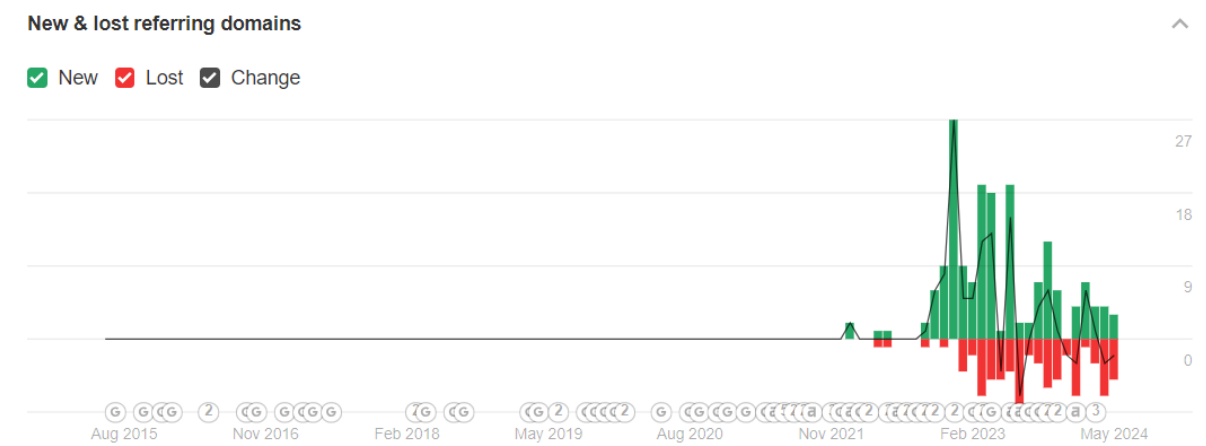

Website had some dropdown in 02.05 on HBOT page but it started coming back. It lost few backlinks but new backlinks were discovered so they will push it back.

SEO Assessment

Backlinks over time:

New and lost backlinks over time:

The biggest drops down was as below:

“hyperbaric chamber therapy” in Ireland so it was anyway not local but important because generate extra free traffic and build brand awareness

SEO Assessment

“holistic therapist” also Ireland