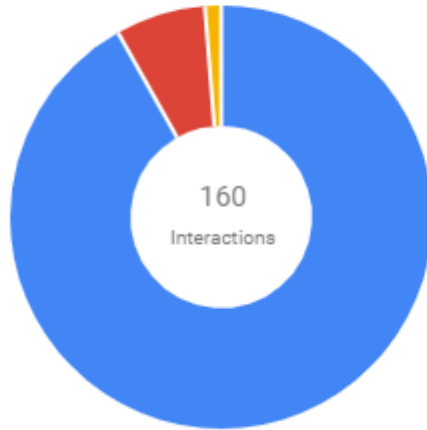

SEO Assessment

Interactions by Device

Last 30 days ⋮

Mobile phones	92%
Computers	7%
Tablets	1%