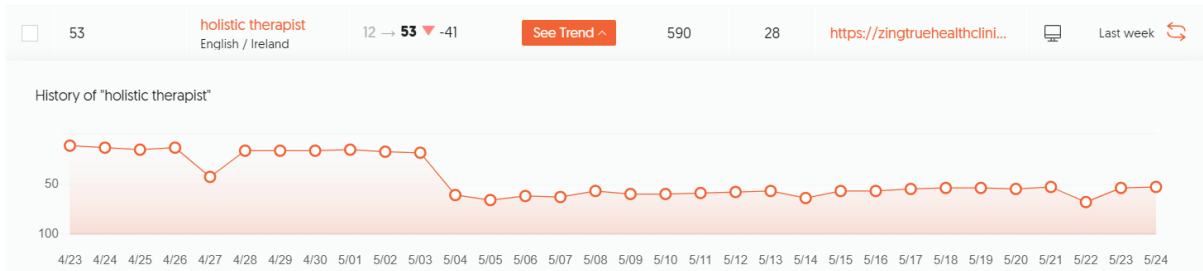

Website had some dropdown in 02.05 on HBOT page but it started coming back. It lost few backlinks but new backlinks were discovered so they will push it back.

SEO Assessment

Backlinks over time:

New and lost backlinks over time:

The biggest drops down was as below:

“hyperbaric chamber therapy” in Ireland so it was anyway not local but important because generate extra free traffic and build brand awareness

SEO Assessment

“holistic therapist” also Ireland