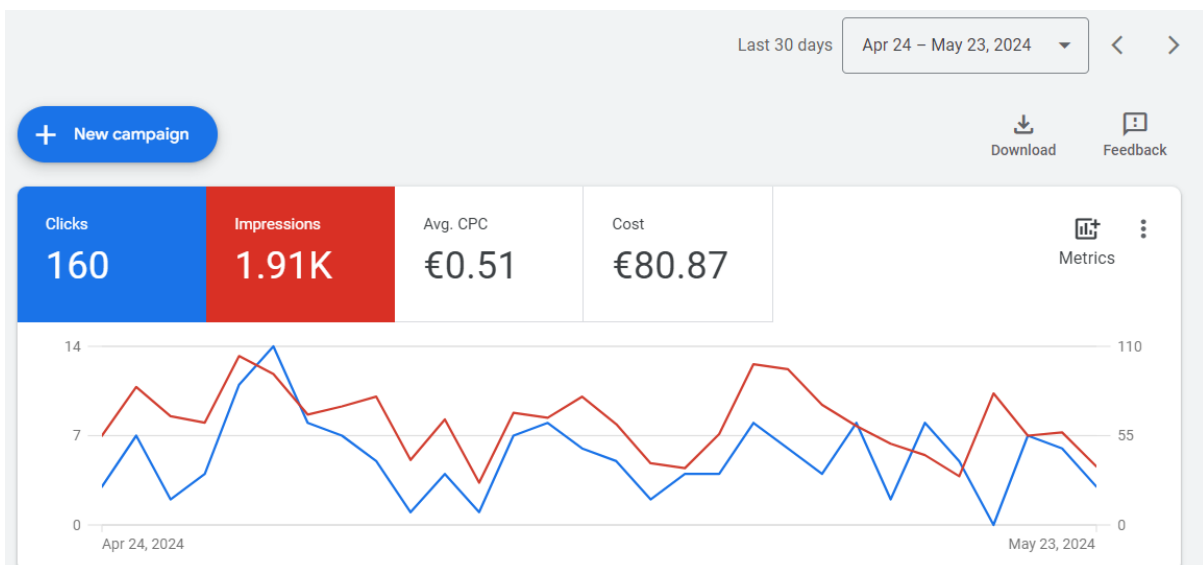

Your Google Ads are above competition in your are (see below)