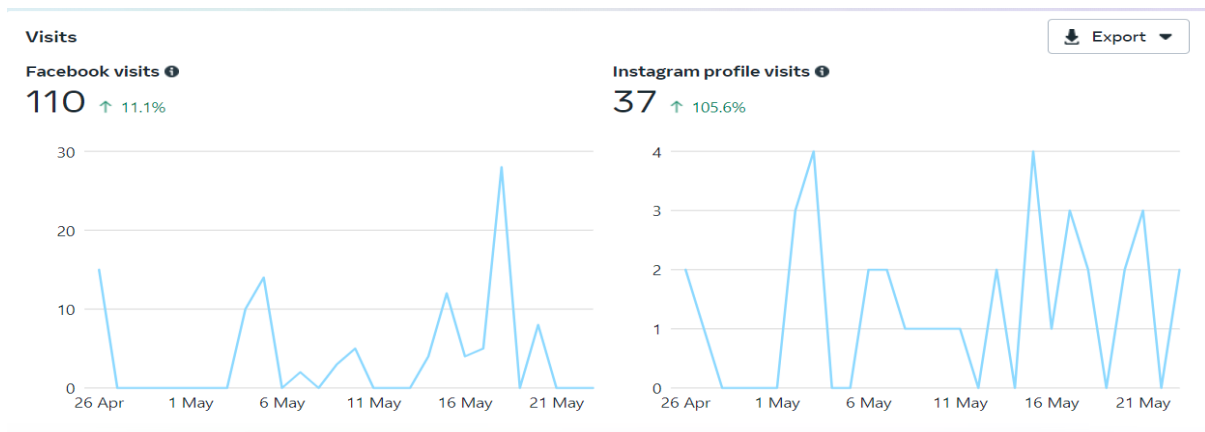

SEO Assessment

Social Media Management

We publish weekly posts on Facebook and Instagram, LinkedIn and GMB.

Few detail about social media. Pick are when we publish posts.