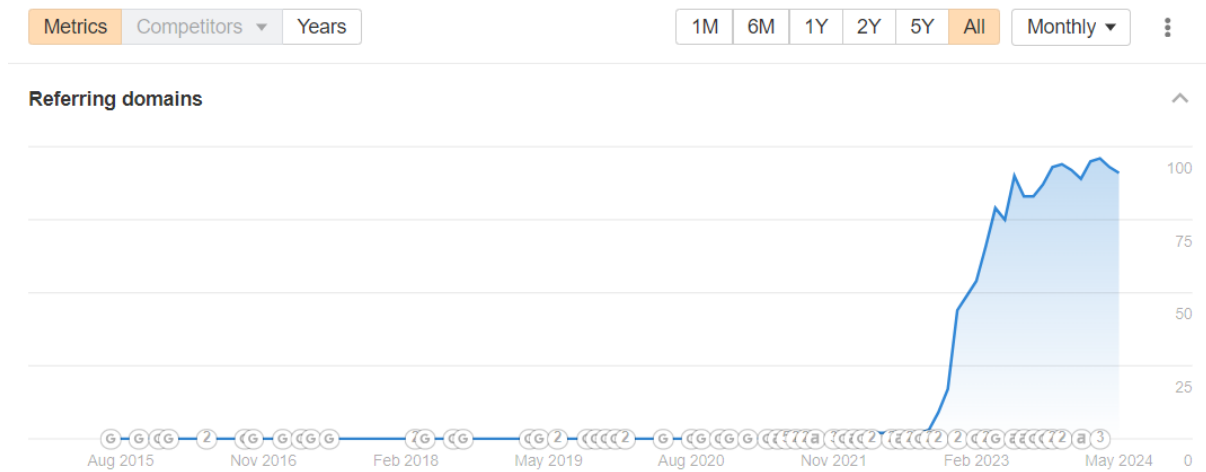

Website had some dropdown in 02.05 on HBOT page but it started coming back. It lost few backlinks but new backlinks were discovered so they will push it back.

SEO Assessment

Backlinks over time:

New and lost backlinks over time:

The biggest drops down was as below:

“hyperbaric chamber therapy” in Ireland so it was anyway not local but important because generate extra free traffic and build brand awareness

SEO Assessment

“holistic therapist” also Ireland