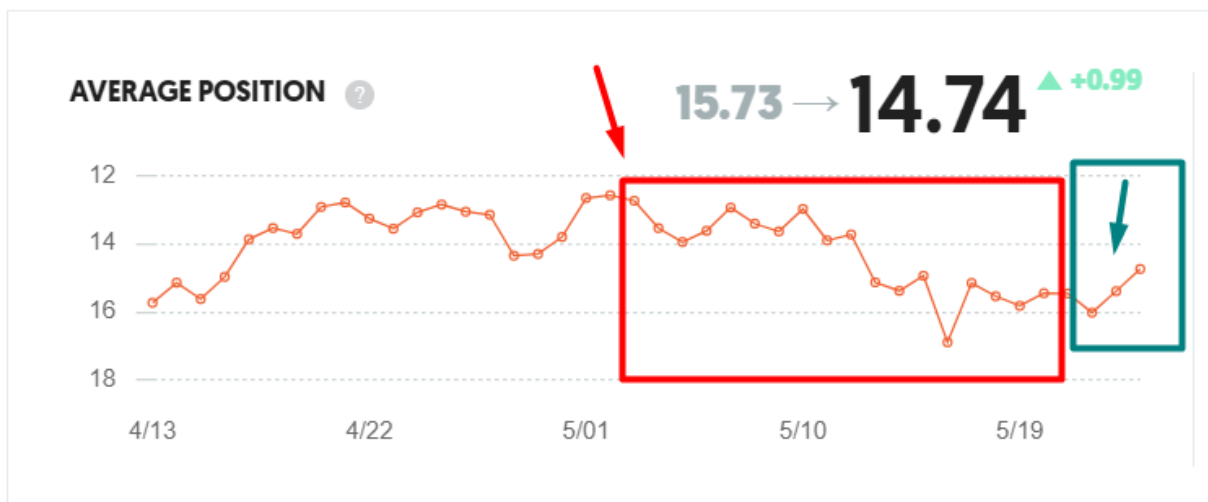

SEO Assessment

All filter results 3 Lost from filter results 0 Lost 0

Changes: Don't show Columns Export

PR	URL	Organic traffic	HTTP status code	Content type	Is in sitemap	Redirect URL
15	301 Moved permanently https://zingtruehealthclinic.com/acupuncture/	0	301	text/html; charset=utf-8	Yes	https://zingtruehealthclinic.com/acupuncture-treatment-and-therapy/
3	301 Moved permanently https://zingtruehealthclinic.com/metabolic-health-bundle/	0	301	text/html; charset=utf-8	Yes	https://zingtruehealthclinic.com/weight-loss-programme-ireland/
1	302 Found https://zingtruehealthclinic.com/checkout/	0	302	text/html; charset=utf-8	Yes	https://zingtruehealthclinic.com/cart/

Website Speed:

Latest Performance Report for: <https://zingtruehealthclinic.com/>

Report generated: Fri, May 24, 2024 1:23 PM +0100
Test Server Location: London, UK
Using: Chrome 117.0.0.0, Lighthouse 11.0.0

GTmetrix Grade **A**

Performance	100%	Structure	96%	LCP	464ms	TBT	0ms	CLS	0

Website speed performance is absolutely perfect.

SEO:

Website had some dropdown in 02.05 on HBOT page but it started coming back. It lost few backlinks but new backlinks were discovered so they will push it back.