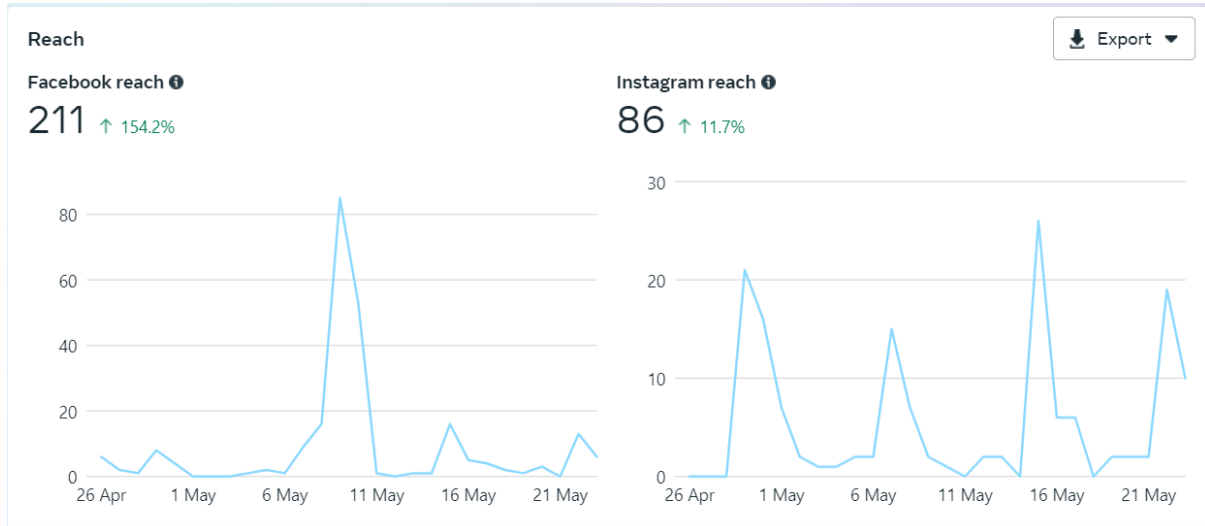

SEO Assessment

Social Media Management

We publish weekly posts on Facebook and Instagram, LinkedIn and GMB.

Few detail about social media. Pick are when we publish posts.

Facebook followers

524

Age & gender