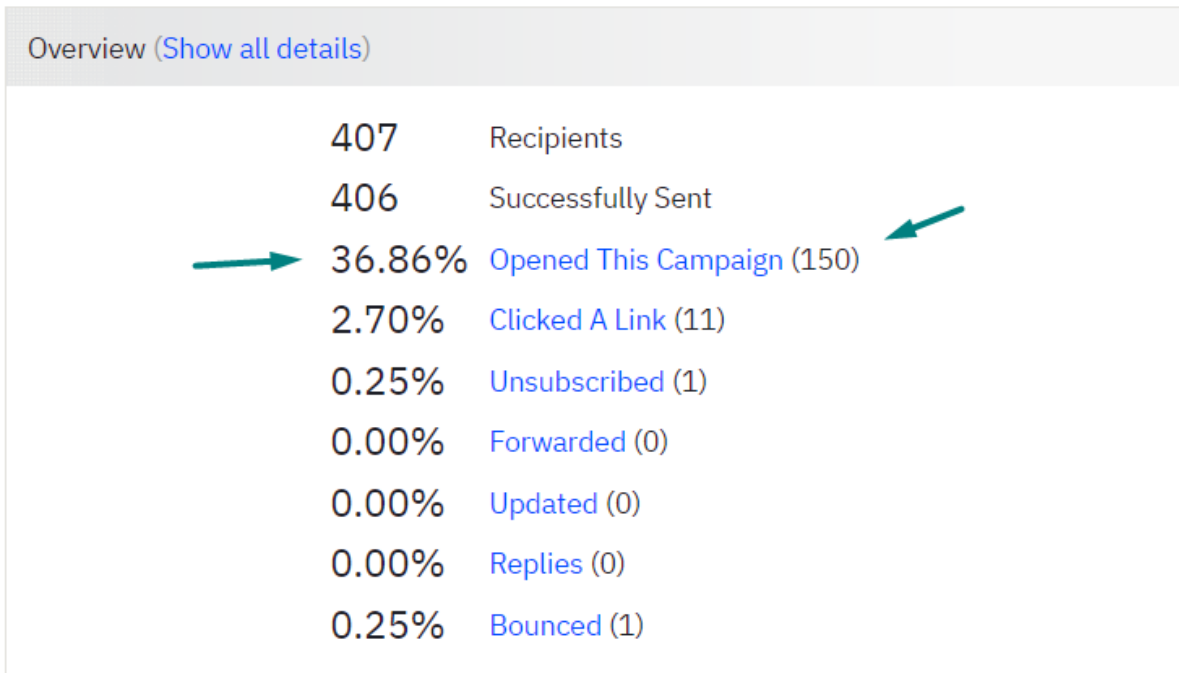

SEO Assessment

Email Marketing

The average open rate for email marketing campaigns varies widely by industry, but it typically ranges between 15% and 25%. Factors such as the relevance of the content, the quality of the subject line, and the frequency of emails can significantly influence this rate. For more specific insights, it's useful to refer to industry-specific benchmarks.

Your emails are opened in 1 day already by 36.86 percent of people.

PPC

Good cost per click hopefully you feel results in clinic.