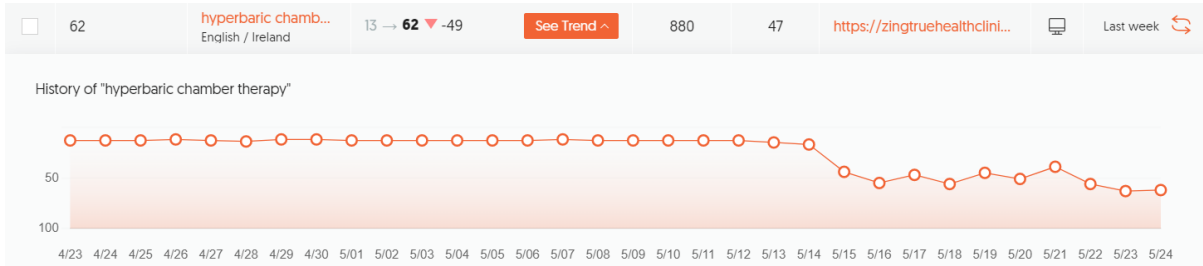

Website had some dropdown in 02.05 on HBOT page but it started coming back. It lost few backlinks but new backlinks were discovered so they will push it back.

SEO Assessment

Backlinks over time:

New and lost backlinks over time:

The biggest drops down was as below:

“hyperbaric chamber therapy” in Ireland so it was anyway not local but important because generate extra free traffic and build brand awareness

SEO Assessment

“holistic therapist” also Ireland