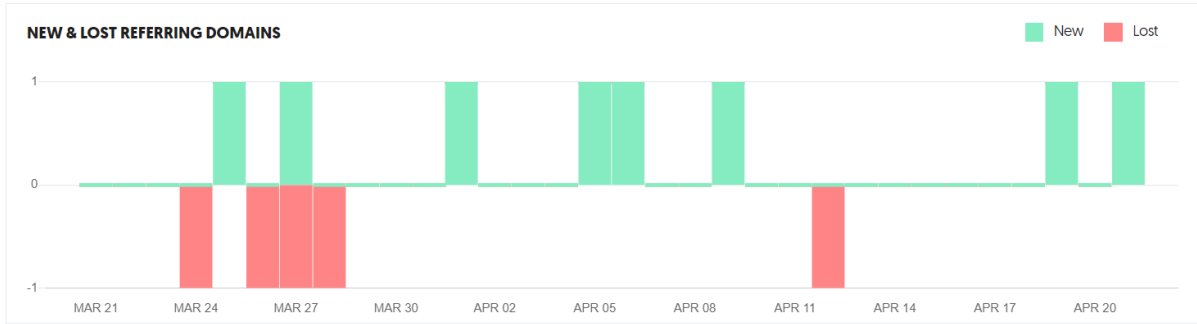

Website had some dropdown in 02.05 on HBOT page but it started coming back. It lost few backlinks but new backlinks were discovered so they will push it back.

SEO Assessment

Backlinks over time:

New and lost backlinks over time:

The biggest drops down was as below:

“hyperbaric chamber therapy” in Ireland so it was anyway not local but important because generate extra free traffic and build brand awareness

SEO Assessment

“holistic therapist” also Ireland