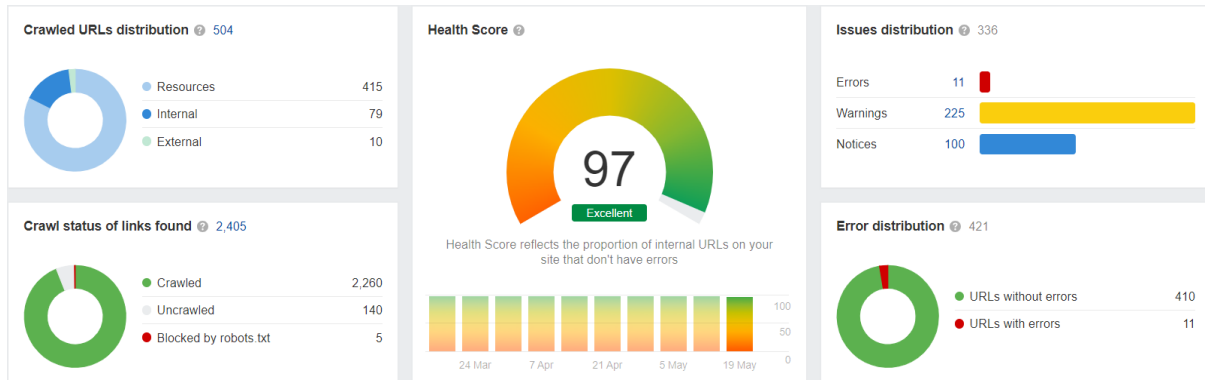

SEO Assessment

Website Health:

Overall is excellent however there are 11 errors (not impacting SEO performance), we will fix them. These type of errors usually are generated by crawler reading error. However we will closer look at them. They are new and so maybe Dora's recent website changes she made.

Issue	Crawled	Change	Added
Orphan page (has no incoming internal links)	5	0	0
3XX redirect in sitemap	3	0	0
Noindex page in sitemap	2	0	0
Image file size too large	1	0	0
Page has no outgoing links	1	1 ▲	1